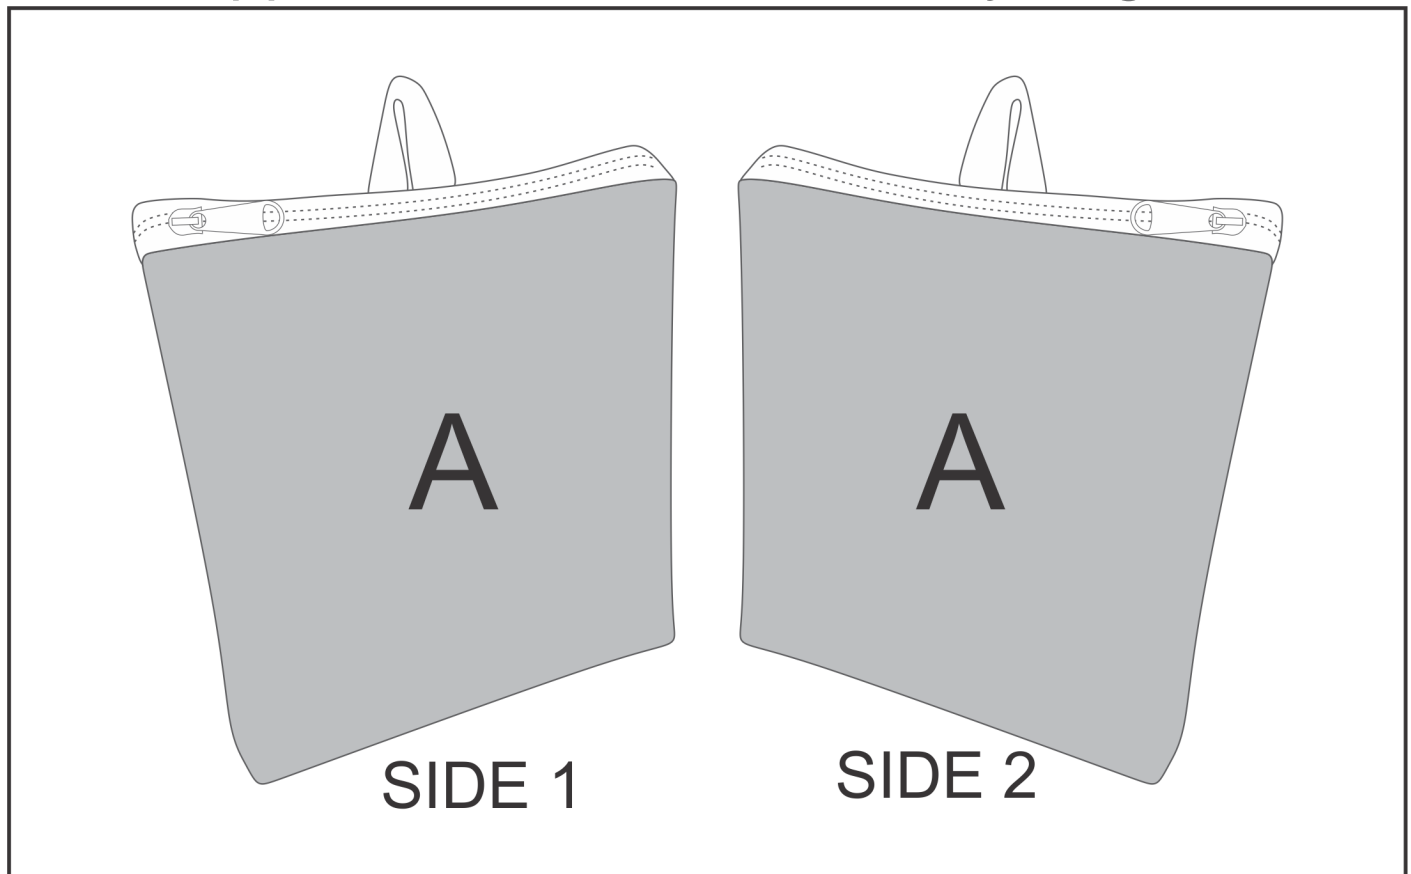

### Need to know:

- Includes 1-Position Sublimation (setup fees apply)
- **Please Note: We cannot guarantee 100% logo Alignment on all Brandable Panels.**

#### **Position A**

1. Custom Sublimation A (CPSUB-A)  
Full Colour  
Size: 170mm wide x 340mm high